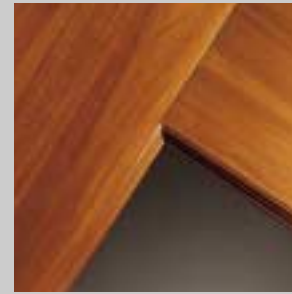

HIGH DEGREE OF TOLERANCE AT EDGES ENSURES A PERFECT FIT AND FINISHED CONNECTION.