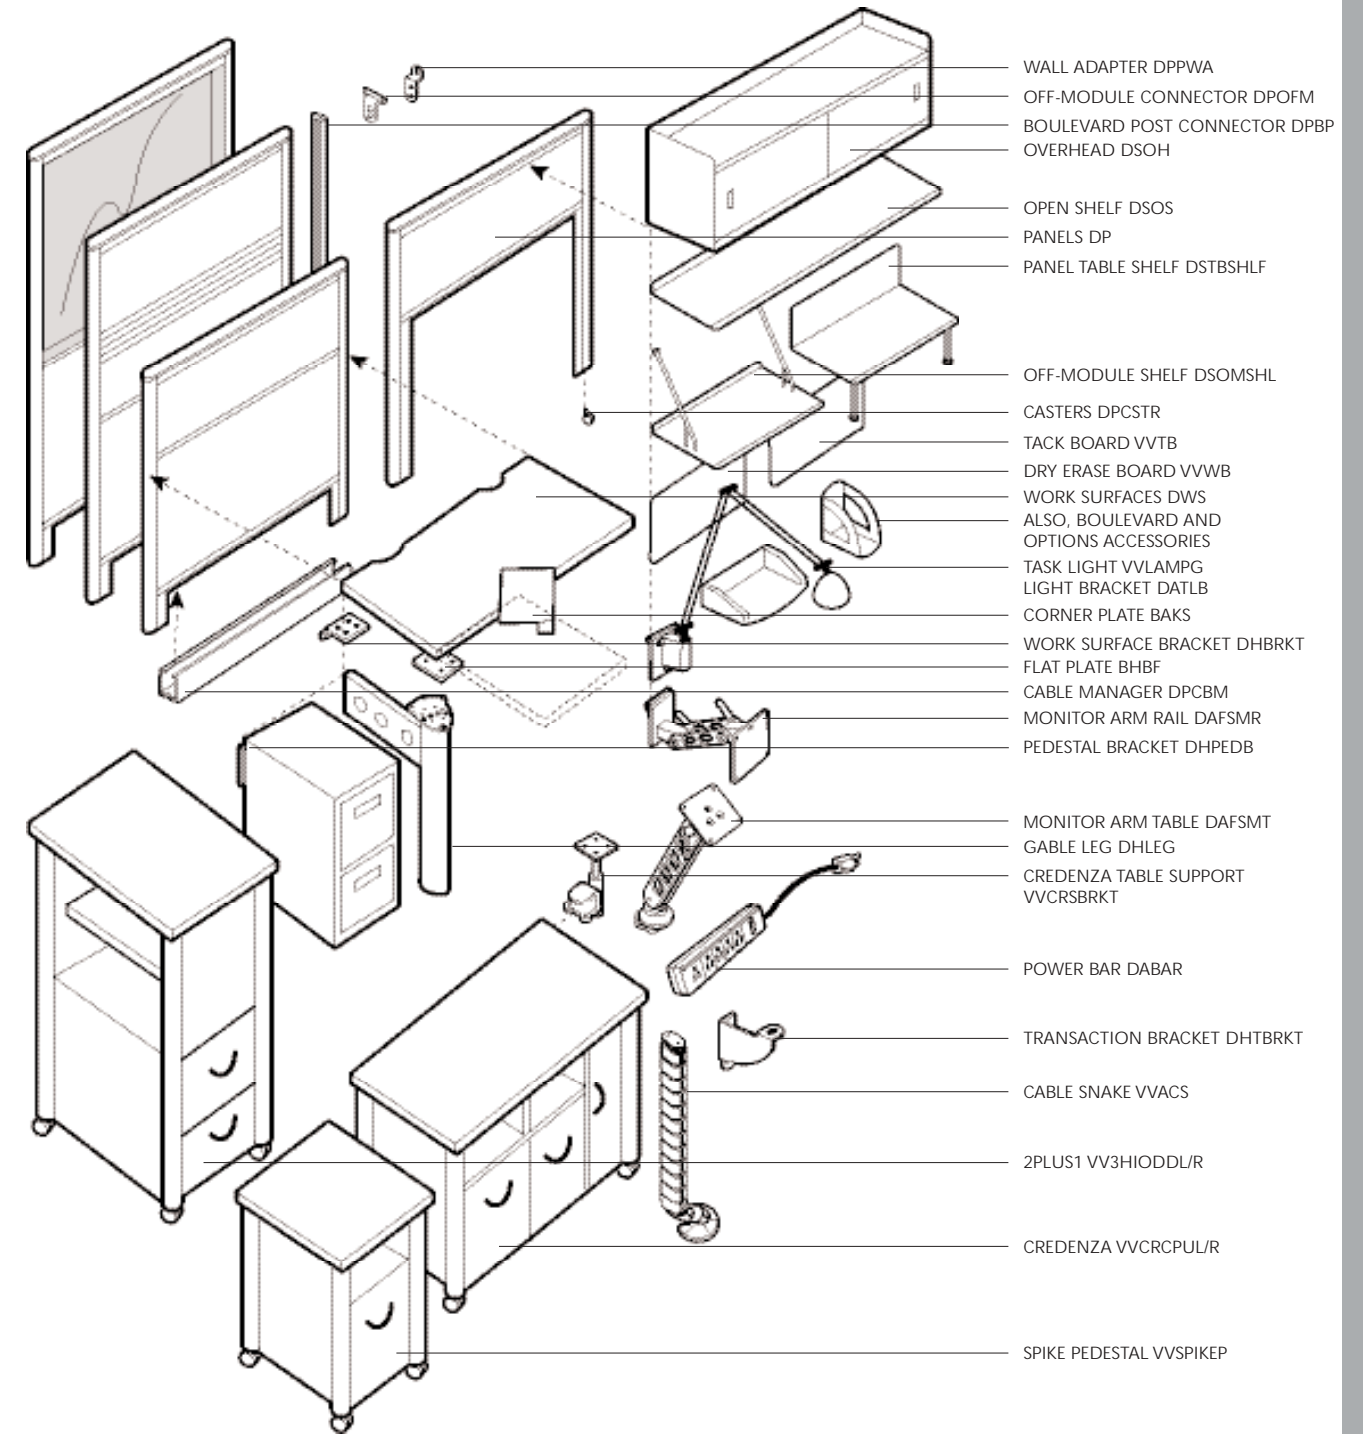

## Work Surface Support

OFF-MODULE WORK SURFACE BRACKET    GABLE LEG    PEDESTAL BRACKET    OFF-MODULE BRACKET WITH VICEVERSA LEG    OFF-MODULE BRACKET AND CREDENZA SUPPORT    TRANSACTION TOP BRACKET

## Power Cable Management

POWER BAR AT FLOOR LEVEL    POWER BAR BELOW WORK SURFACE LEVEL    3 POWER TOWERS    WORK SURFACE WITH SCOOP    CABLE SNAKE    BOTTOM CABLE MANAGERS

## Accessories

RAIL MOUNTED FLAT MONITOR ARM WITH MONITORS    TABLE MOUNTED FLAT MONITOR ARM WITH MONITORS    LIGHT BRACKET WITH LIGHT FIXTURE    DRY ERASE/TACK BOARDS    PAPER ORGANIZERS/ PLASTIC BINDER BIN AND PAPER TRAY