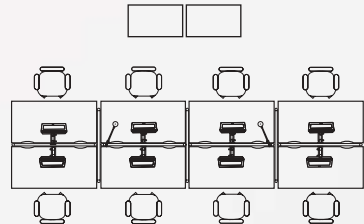

# Diet with free standing Viceversa

OFF-MODULE  
PANEL  
CONNECTOR

OVERHEAD  
STORAGE WITH  
GLASS DOOR

TACK  
BOARD

DRY ERASE  
MARKER BOARD

OFF-MODULE  
SHELF

PANEL TABLE  
SHELF

OFF-MODULE  
WORK SURFACE  
BRACKET

ROUND TABLE  
WITH PIVOT  
CLAMP

GABLE  
LEG

POWER TOWER  
WITH TASK LAMP

POWER TOWER  
WITH TASK LAMP

TABLE MOUNTED  
FLAT MONITOR  
ARM

2 PLUS 1 STORAGE  
WITH SIDE  
COMPARTMENT

TROLLEY  
WITH TOP

PANELS CAN BE  
POSITIONED ABOVE  
FLOOR MONUMENTS

OFF-MODULE  
SHELF

SPIKE MOBILE  
PEDESTAL

DIET PANEL DIVIDING  
FREE STANDING  
WORK STATIONS

FREE STANDING  
TABLE

GOBIE  
TABLE