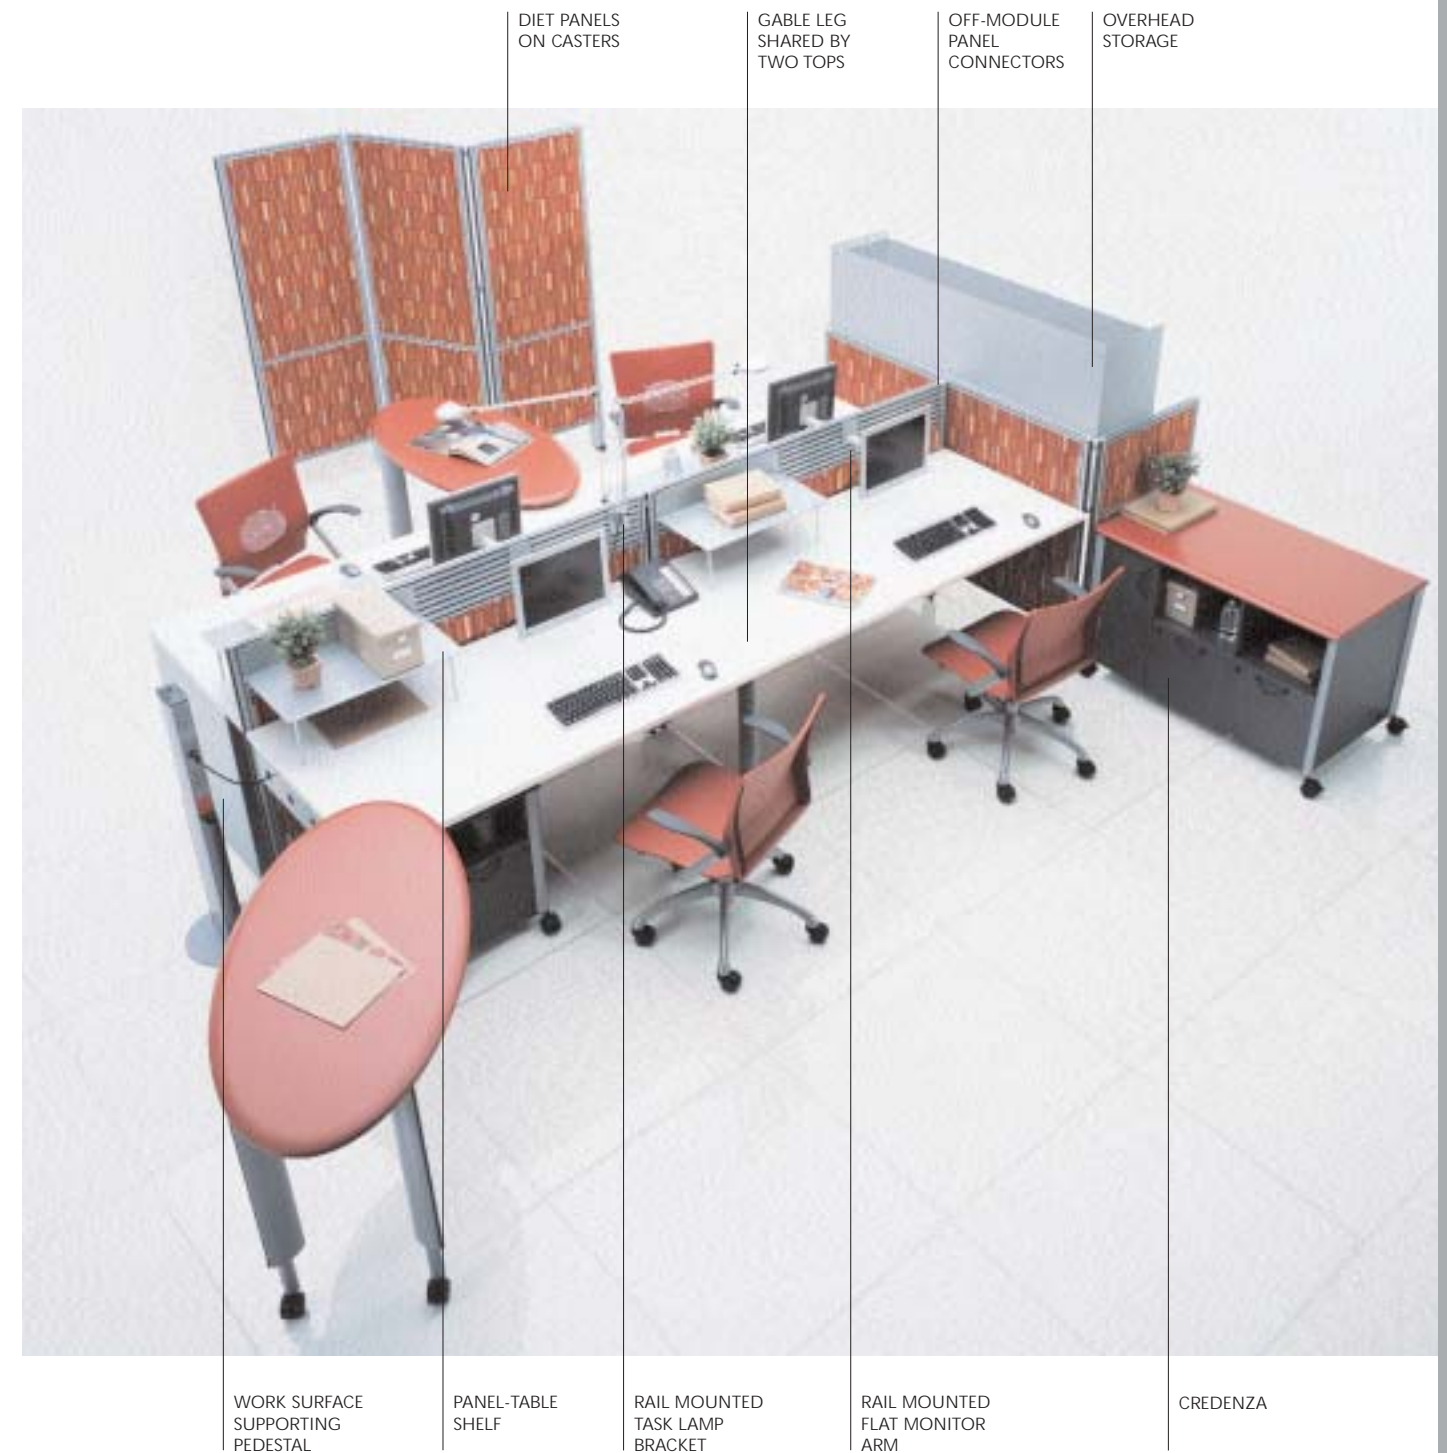

# diet™

INTRODUCING SIMPLICITY AND STYLE AT FIRST GLANCE...

DIET WAS THE GOLD MEDAL WINNER FOR BEST FURNITURE SYSTEMS AT THE IIDEX® NEOCON® CANADA SHOW. DIET IS A SLIM-LINE PANEL SYSTEM, THAT ADHERES TO THE TIMELESS ADAGE OF "LESS IS MORE." EASY TO COMPREHEND AND EASY TO SPECIFY, DIET IS A STAND-ALONE PRODUCT THAT CAN BE INTEGRATED WITH OTHER GLOBAL CONTRACT WORKPLACE SOLUTIONS INCLUDING BOULEVARD, VICEVERSA AND DOC-IT. A UNIVERSAL HINGE CONNECTOR INDEPENDENT OF HEIGHT AND PANEL CONFIGURATION ALLOWS FOR MORE FLEXIBILITY. FEWER COMPONENTS WITH A MINIMUM OF ADD-ON AND DEDICATED/HANDED PARTS, ALLOW YOU MORE TIME TO CREATE AND LESS TIME SPECIFYING. DIET PROVIDES MORE INSTALL AND RECONFIGURATION FLEXIBILITY IN LESS TIME THAN EVER. DIET OFFERS YOU ALL THIS AND MUCH MORE, FOR LESS.

DIET PANELS ON CASTERS

GABLE LEG SHARED BY TWO TOPS

OFF-MODULE PANEL CONNECTORS

OVERHEAD STORAGE

WORK SURFACE SUPPORTING PEDESTAL

PANEL-TABLE SHELF

RAIL MOUNTED TASK LAMP BRACKET

RAIL MOUNTED FLAT MONITOR ARM